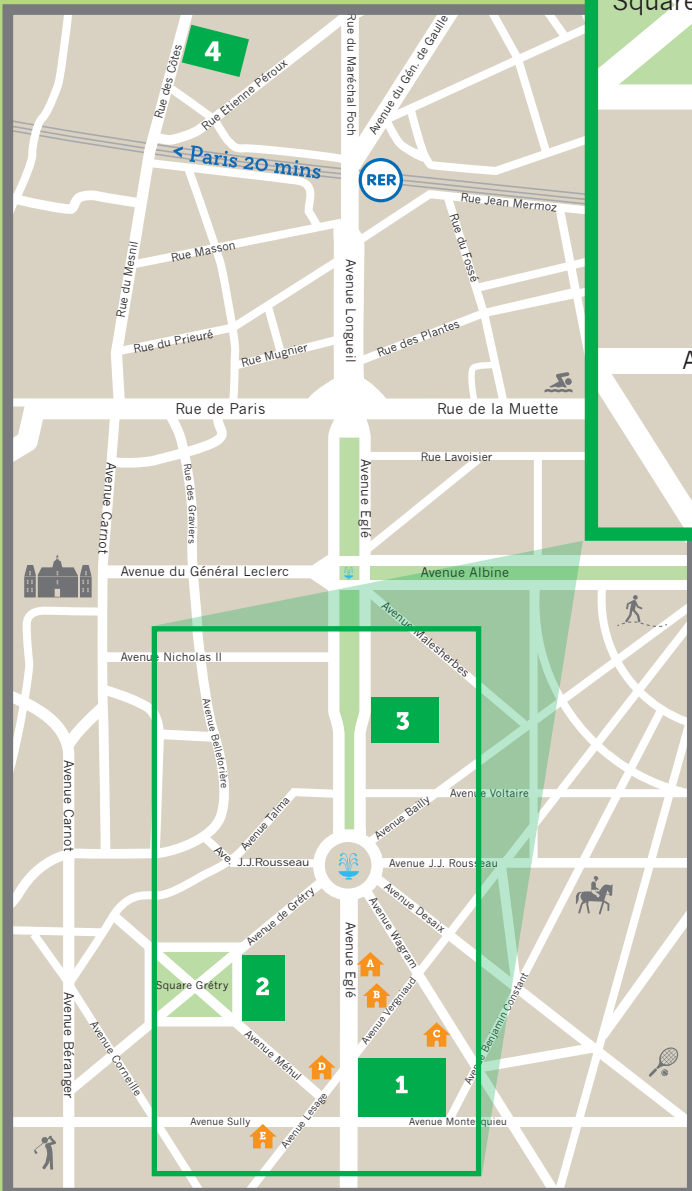

Ermitage Campus

1 46 AVENUE EGLÉ
 International Studies Building
 Upper School Library
 Lower School/Primaire
 Cafeteria

2 23 SQUARE GRÉTRY
 Foundation Years Building
 Art Studios
 Junior Library
 Gymnasium

3 24 AVENUE EGLÉ
 Middle School/Collège
 Science Lab

4 18 RUE DES CÔTES
 Upper School/Lycée

BOARDING HOUSES

- A Mansart - 38 avenue Eglé
- B Vergniaud - 16 avenue Vergniaud
- C Wagram - 8 avenue Wagram
- D Lesage - 31 avenue Eglé
- E Sully - 24 avenue Sully